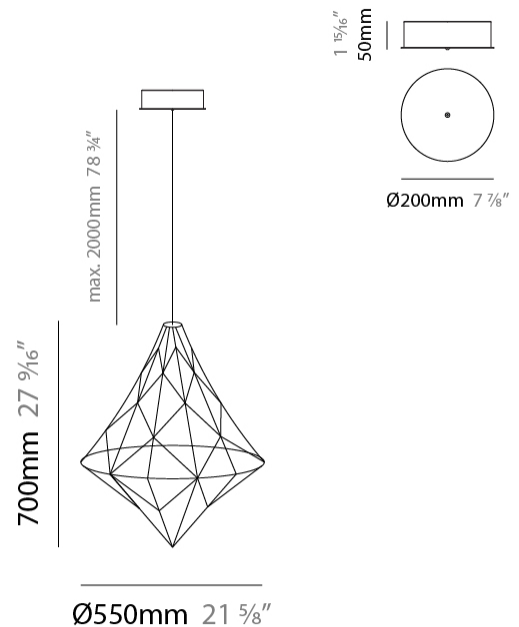

GENERAL

Series: Nobilis
Brand: Quasar
Division: Design
Mounting Type: Suspension
Mounting Location: Ceiling
Subcategory: Ambient

PHYSICAL

Shape: Abstract
Diameter (mm): 550
Diameter (in): 21 ⁵/₈"
Height (mm): 700
Height (in): 27 ⁹/₁₆"
Max. Overall Height (mm): 2200
Max. Overall Height (in): 86 ⁵/₈"
Light Distribution: Omnidirectional
Weight (kg): 2
Weight (lbs): 4.41
Fixture Finish: [NIC / BRA / BBR](#)
Fixture Material: Metal
Cable Details: 2000mm Cable
Upon Request: Custom Sizes

ELECTRICAL

Number of Lamps: 67
Lamp Type: LED Retrofit
Input Wattage (W): 22.11
Bulb Included: Bulb Included
Max. Wattage Per Lamp (W): 0.33
Lamp Base: E10
Dimming: [Non-Dimming / Phase Dimming (120vac Only)](#)
Driver Included: Yes
Driver Location: Integrated
Driver Type: Constant Voltage - 120/277Vac
Driver Class: Class 2
Input Voltage (V): 120 - 277
Output Voltage (V): 12
Lamp Voltage (V): 12
Upon Request: (Not included - see components) Integral: 0-10Vdc dimming

LED

Color Temperature (°K): [2600 / 3000 / 3500](#)
Max. Delivered Lumen (lm): 1541
CRI: >90 CRI
Lamp Life (hrs): 50000

OPTICAL

RATINGS AND CERTIFICATIONS

Certified By: Certified for North American Standards
IP rating: IP20

PROJECT
TYPE
SPECIFIER
QUANTITY
DATE