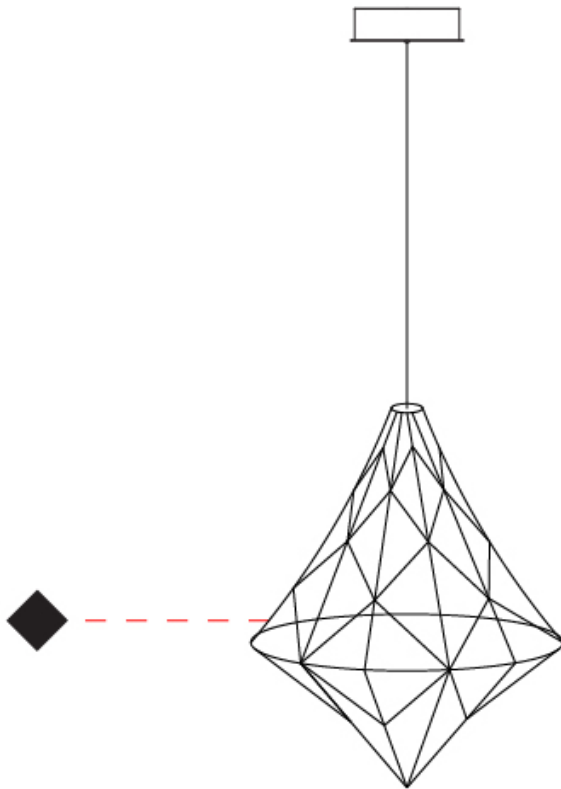

D101339-

PROJECT

TYPE

SPECIFIER

QUANTITY

DATE