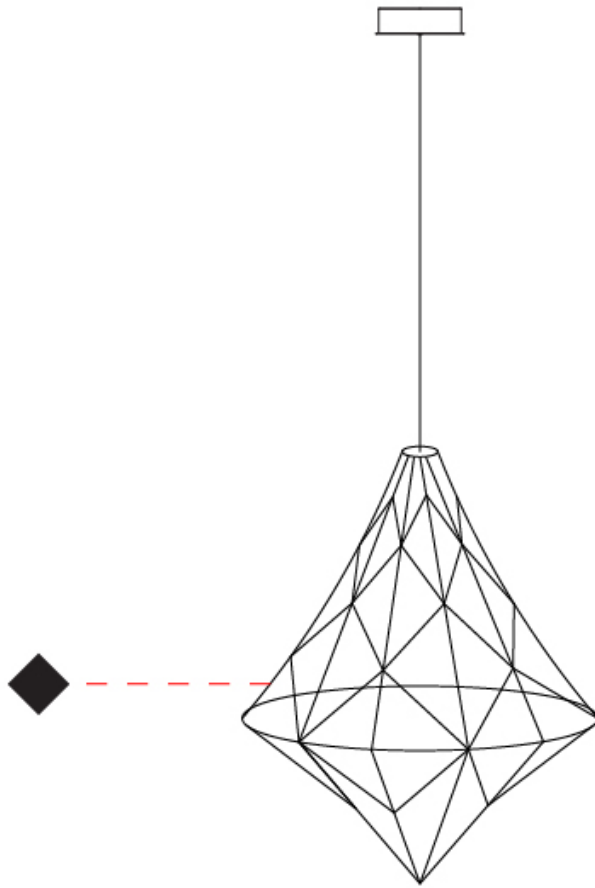

D101945-

PROJECT

TYPE

SPECIFIER

QUANTITY

DATE

D