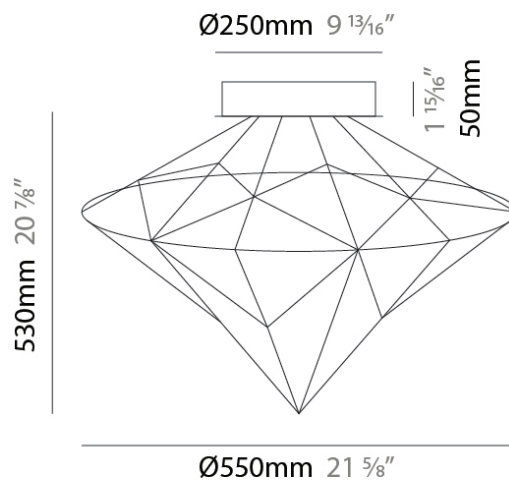

NOBILIS SURFACE

D102034-

base number   LED   Color   Finish
Dimming   Temperature   Options

PROJECT _____
TYPE _____
SPECIFIER _____
QUANTITY _____
DATE _____

1. To build a product code in our configurator select the specify button on the base model # product page
2. To build a manual product code on this datasheet choose from the options listed below in blue font and add the suffix to the base model #

GENERAL

Series: Nobilis
Brand: Quasar
Division: Design
Mounting Type: Surface
Mounting Location: Ceiling
Subcategory: Ambient

PHYSICAL

Shape: Abstract
Diameter (mm): 550
Diameter (in): 21 ⁵/₈
Height (mm): 530
Height (in): 20 ⁷/₈
Light Distribution: Omnidirectional
Weight (kg): 3
[Fixture Finish: NIC / BRA / BBR](#)
Fixture Material: Metal
Upon Request: Custom Sizes

ELECTRICAL

Number of Lamps: 52
Lamp Type: LED Retrofit
Input Wattage (W): 17.2
Bulb Included: Bulb Included
Max. Wattage Per Lamp (W): 0.33
Lamp Base: E10
[Dimming: Non-Dimming / Phase Dimming (120vac Only)](#)
Driver Included: Yes
Driver Location: Integrated
Driver Type: Constant Voltage - Universal
Driver Class: Class 2
Input Voltage (V): 120 - 277
Output Voltage (V): 12

LED

[Color Temperature (°K): 2600 / 3000 / 3500](#)
Max. Delivered Lumen (lm): 1541
CRI: >90 CRI
Lamp Life (hrs): 50000

OPTICAL

RATINGS AND CERTIFICATIONS

Certified By: Certified for North American Standards
IP rating: IP20